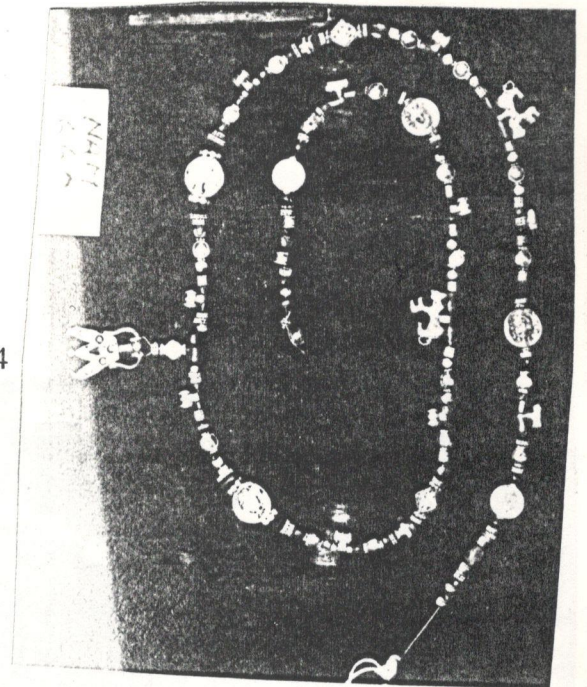

Problem Stolen from Aden Museum

NAM Number 660   **New** 96.42   **Other** M60 249

Object type necklace

Details beads, with 4 depicting women, 4 animals

Dimensions L: 50-60 cm

Materials gold

Provenience

Date of Acquisition 1984   **Date Stolen** 9 July 94

Photo