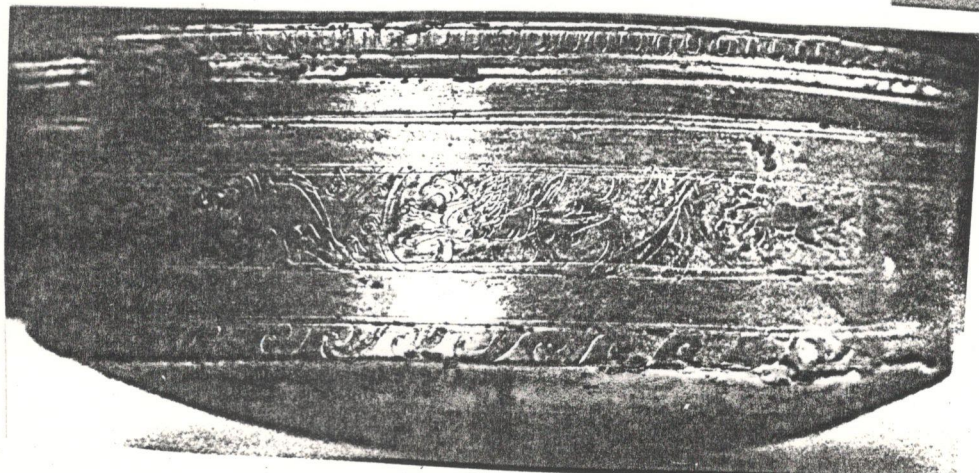

Problem stolen from Ataq Museum
Ataq Museum   **Other** 1-1
Object type silver cup
Details gold work, inscription
Dimensions dm: 17.5 cm; H: 6 cm;
Materials silver and gold
Provenience wadi Dura
Date of Acquisition 1985   **Date Stolen** 22-23 May