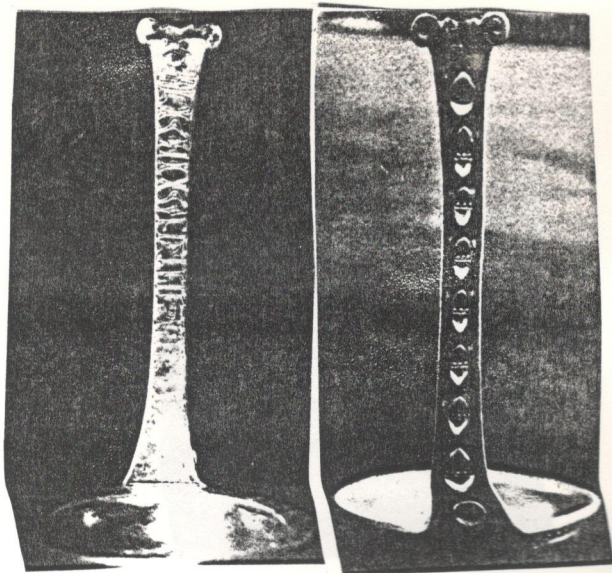

Ataq Museum

Problem stolen from Ataq Museum
Ataq Museum Other 1-5
Object type ladle
Details inscription
Dimensions H: 16.3 cm; dm: 8 cm
Materials gold and silver
Provenience wadi Dura
Date of Acquisition 1985 **Date Stolen** 22-23 May