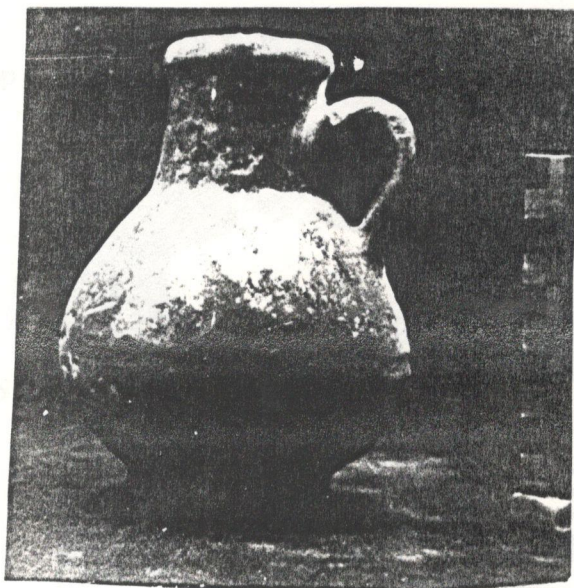

Problem stolen from Aden Museum

NAM Number 31   **New** 7.7   **Other** AM 251

Photo

Object type pottery

Details vase with one handle

Dimensions H: 14 cm

Materials pottery

Provenience

Date of Acquisition   **Date Stolen** 9 July